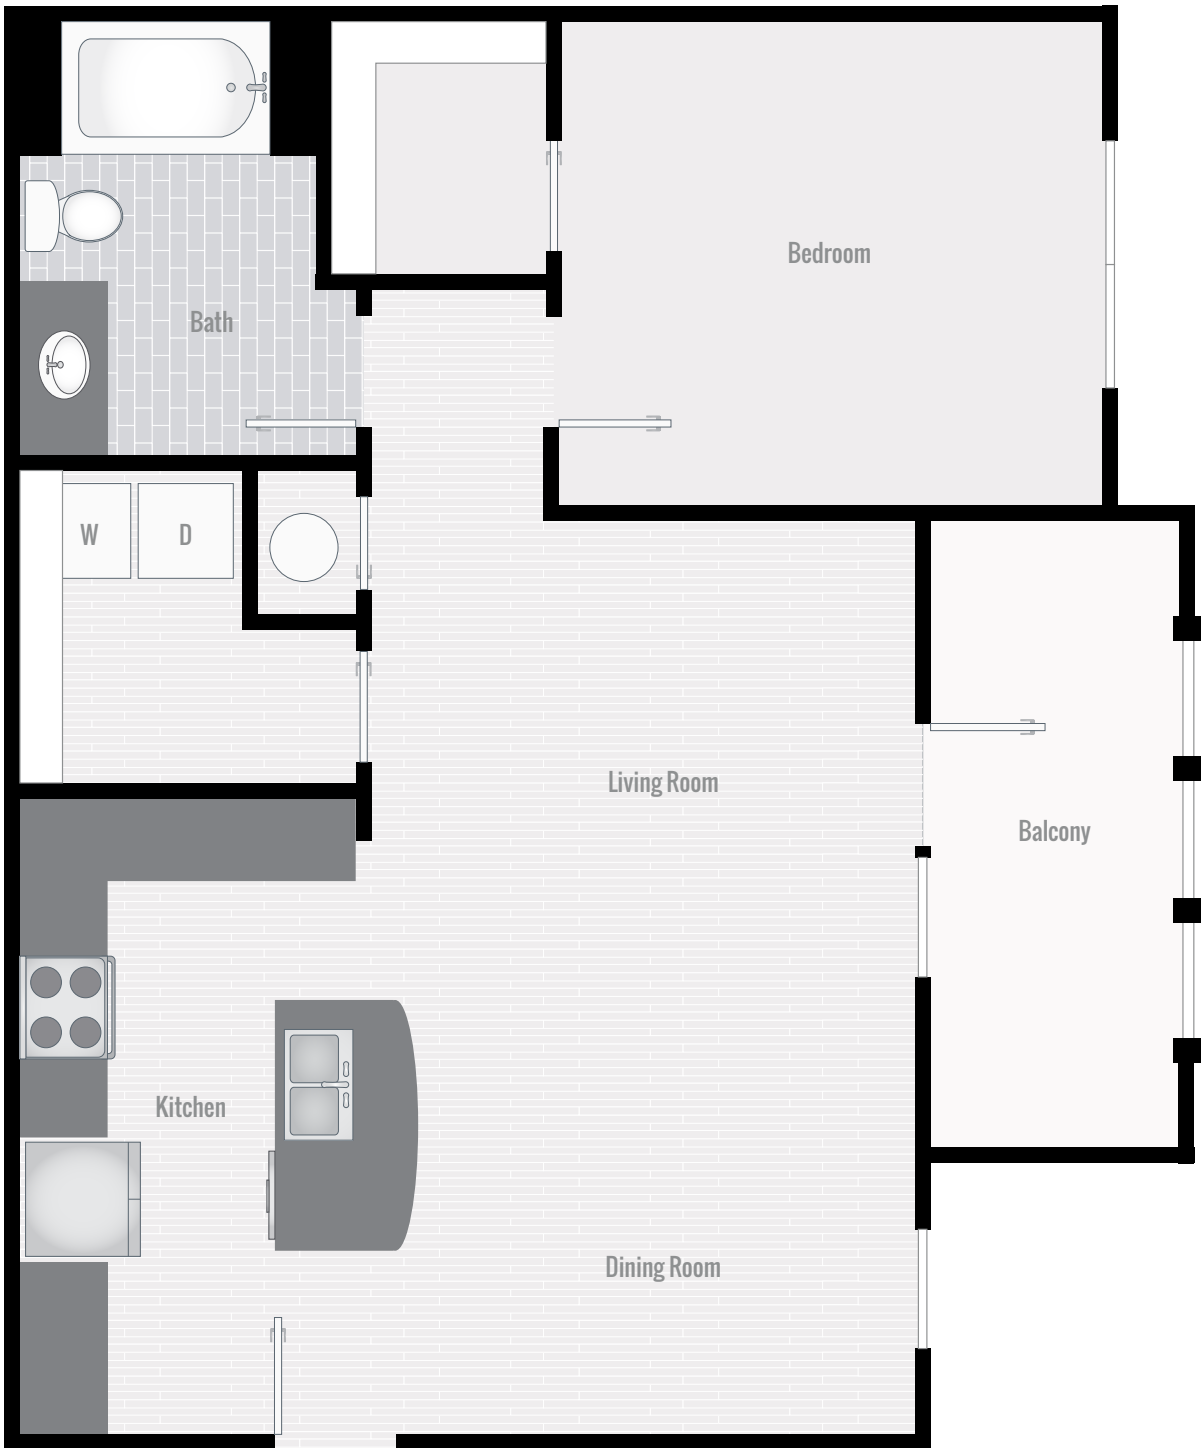

FLOOR PLAN A1
 1 BEDROOM | 1 BATH | 821 SF

ASTER AT LELY RESORT

239.919.8375

8120 Acacia Street
 Naples, FL 34113

[AsterAtLelyResort
 Apts.com](http://AsterAtLelyResortApts.com)

FLOOR PLAN A2

1 BEDROOM | 1 BATH | 888 SF

ASTER AT LELY RESORT

239.919.8375

8120 Acacia Street
Naples, FL 34113

AsterAtLelyResortApts.com

FLOOR PLAN B1

2 BEDROOM | 2 BATH | 1096 SF

ASTER AT LELY RESORT

239.919.8375

8120 Acacia Street
Naples, FL 34113

[AsterAtLelyResort
Apts.com](http://AsterAtLelyResortApts.com)

FLOOR PLAN B2

2 BEDROOM | 2 BATH | 1194 SF

ASTER AT LELY RESORT

239.919.8375

8120 Acacia Street
Naples, FL 34113

[AsterAtLelyResort
Apts.com](http://AsterAtLelyResortApts.com)

FLOOR PLAN C1

3 BEDROOM | 2 BATH | 1435 SF

ASTER AT LELY RESORT

239.919.8375

8120 Acacia Street
Naples, FL 34113

[AsterAtLelyResort
Apts.com](http://AsterAtLelyResortApts.com)