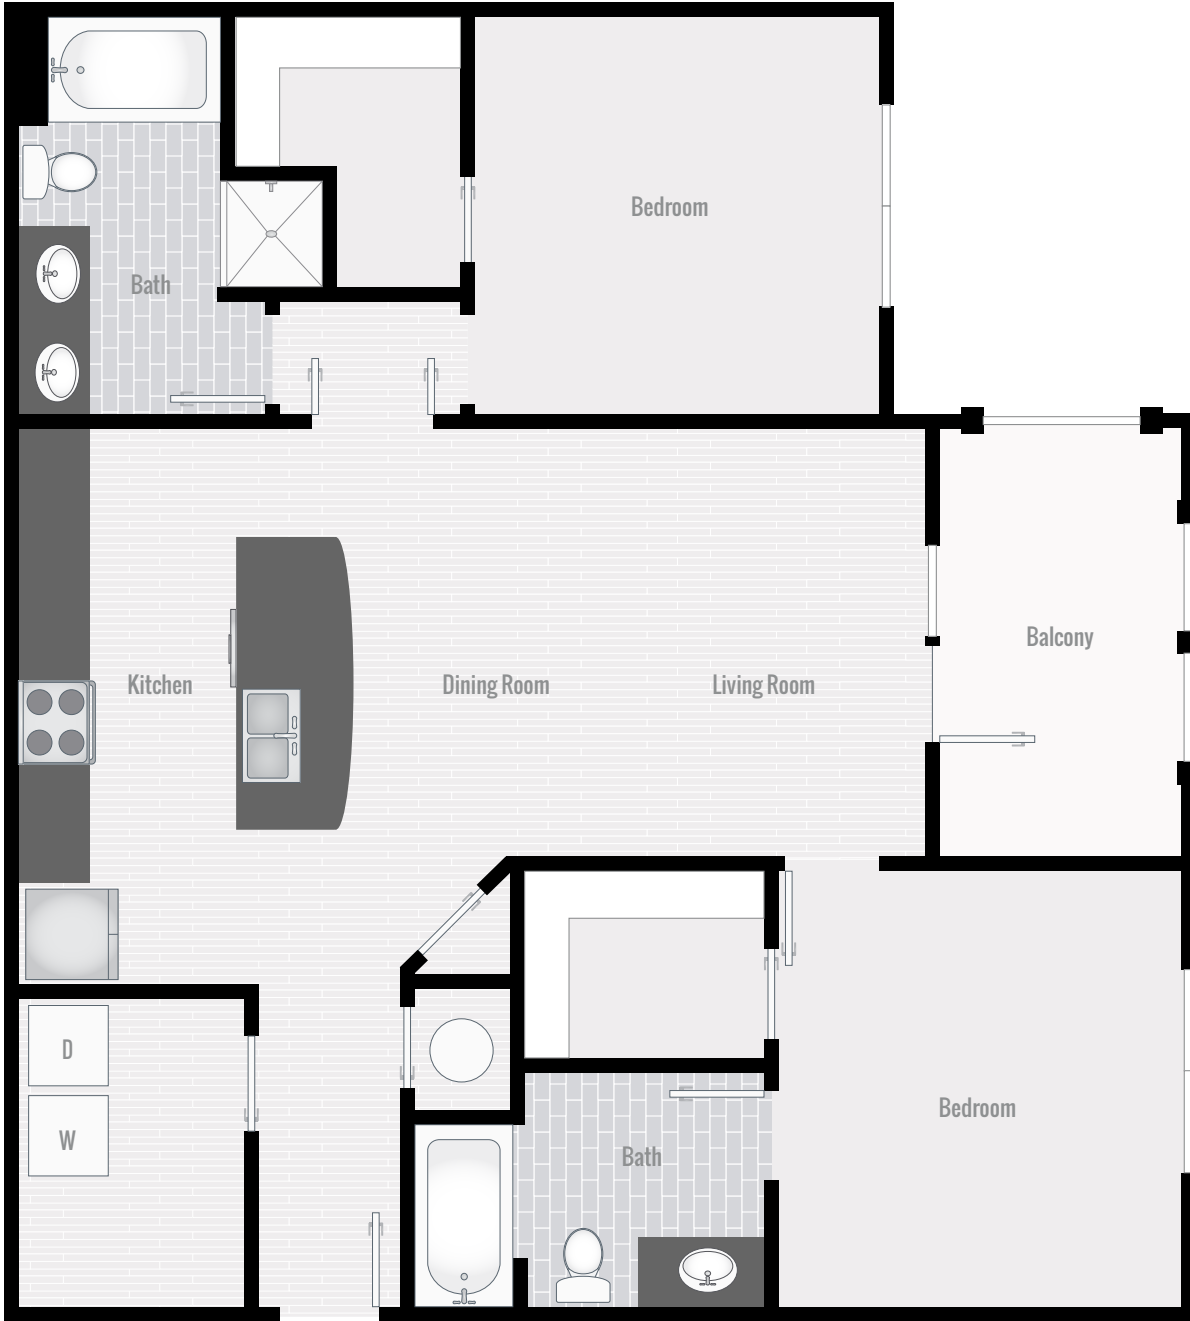

FLOOR PLAN A1
 1 BEDROOM | 1 BATH | 821 SF

ASTER AT LELY RESORT

239.919.8375

8120 Acacia Street
 Naples, FL 34113

[AsterAtLelyResort
 Apts.com](http://AsterAtLelyResortApts.com)

FLOOR PLAN A2

1 BEDROOM | 1 BATH | 888 SF

ASTER AT LELY RESORT

239.919.8375

8120 Acacia Street
Naples, FL 34113

AsterAtLelyResortApts.com

FLOOR PLAN B1

2 BEDROOM | 2 BATH | 1096 SF

ASTER AT LELY RESORT

239.919.8375

8120 Acacia Street
Naples, FL 34113

[AsterAtLelyResort
Apts.com](http://AsterAtLelyResortApts.com)

FLOOR PLAN B2

2 BEDROOM | 2 BATH | 1194 SF

ASTER AT LELY RESORT

239.919.8375

8120 Acacia Street
Naples, FL 34113